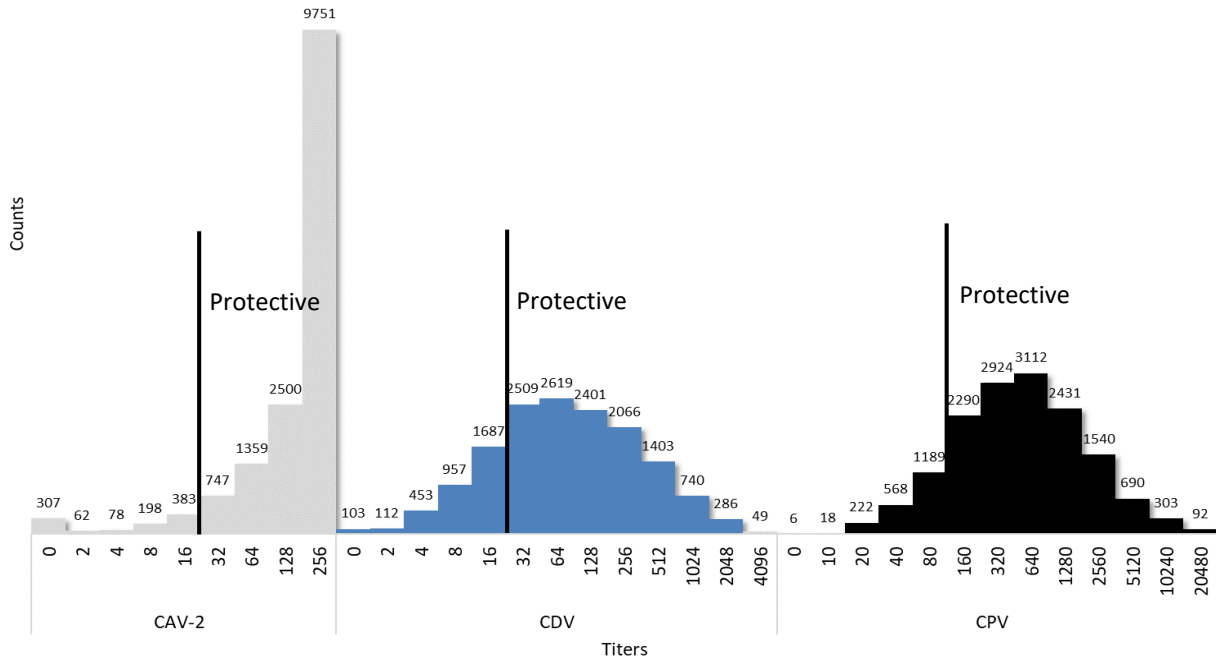

Canine Core Vaccine Titers: 2022

n = 46,155

Feline Core Vaccine Titers: 2022

n = 2,225